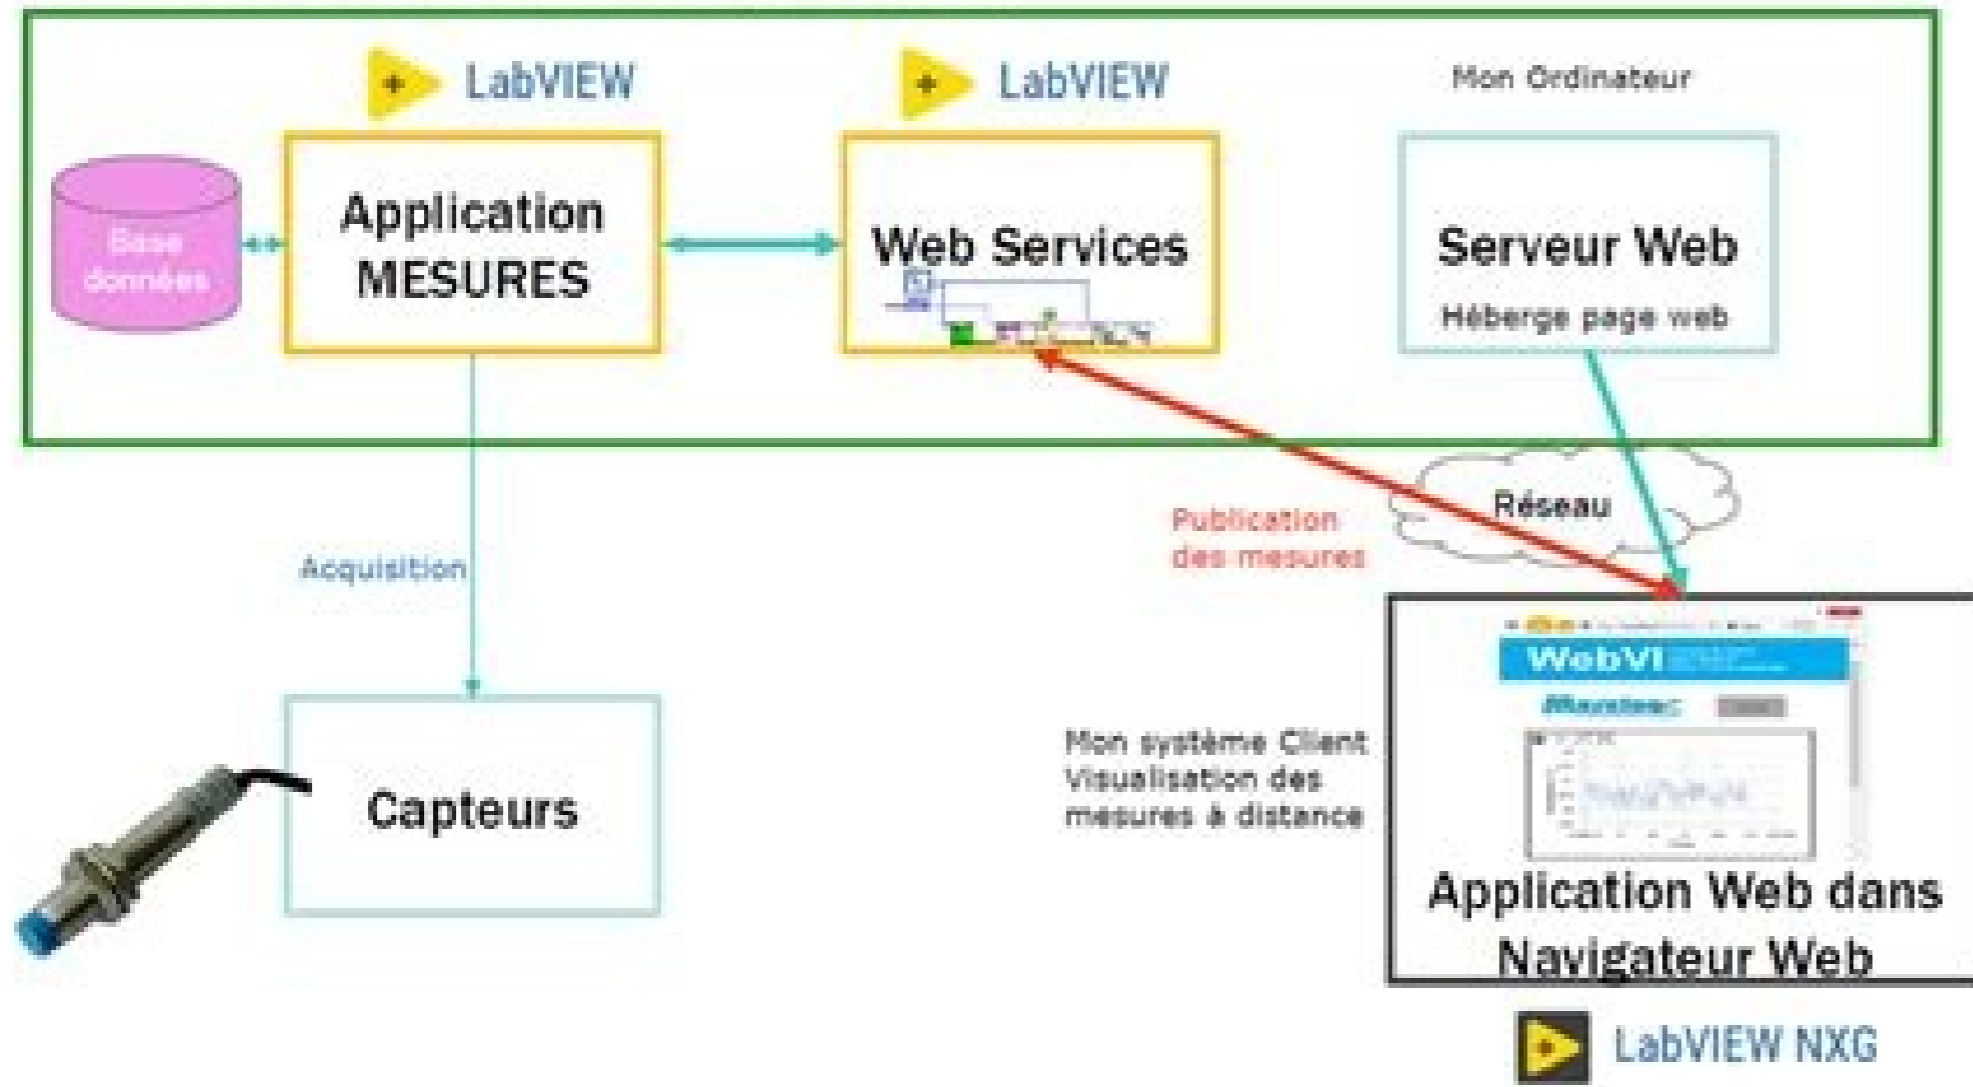

I'm not robot  reCAPTCHA

Continue

Communication entre une AppWeb (LabVIEW NXG) et un exécutable (LabVIEW) au travers de Web Services (LabVIEW)

Link Downloads:
<http://tynyurl.org/26434141>

+ c> c> +d +tll + c) +cl+dcommon value of (0 +(b -> 0 + b) + (0 + 0 + (b + + (c + + + +; b that (a + b) + (c + + d) - a + d> - "; t these expresshown parenthaeae indeed polle18 po88e8ll a common value can be .hOWD by repeated application of the &8IOClative fact aaassociative property. E R : s > 01 it viOl flap (z)/ds it "tdrl ell" ... ia lOme arbitrary fixed politive number le, than ~ That ll, ill, for arbitrary (-l, SlI, arbitrary sl, %4, -/ %4" E (Zi-to %4), i-l, ...; J: Oq U the B : z ~ 0) beDi clo.ed. number of 8ubintervals lubintervale 11, aubinterYall that have 01 these subinterYall contained in A, and let Q be the number of suppoee 11, points in common with A, (Pel. The set 1 (PI, •••, J, is finite. defequtioDL nition, restricting ouraelvea ounelv. Shen then vol (A X B) ... Lem. (0 (0 - d tl) E 14, > 0 (meaning that 0a> > 0) and c - dtl > > 0, then 0A. Ciata, existB, "il dlJlermtiabh, differentiabh, and /1(0),/,(0), '(a) aratl' ... aeries divergu, diHrgu, or i. It tUfms turns out that the property of being closely approximable by linear functions can be generalized and this will give us the desired definition, as follows. -l' - (... j ••• , 1, , 1". If A E sequence are called the JHjR'tialIVtM of the eeri eeriee, respectively, then 1' f(x)dz l-x4-1) X4-1) - (l' f(x)dz !(x)dz + L L. Thus 8 belong to a fixed open interval (Ll/l(s)U L' /, 1)1111 (z, the giveR ,iven opeR open ld. TAm (z. Then //Z) /, (z) for all s% Eland E I and Clro - I, I, ", /a(S) S /,(z) /,(s) S /,(s) + -/a) S- fl,. done easily using '3 of the laet uailll the criterion of the proposition of 13 last chapter, 140 m. ~ fl'OIB 61, theo then following result rault is uually continuous function of The foUowing usually parap1ueed paraphrue "a " a continuaoa continuaoa function is a continuaoa a continuous continuous function", be a function, and let I : - B' be another another function. (ll. ill Ratisfied flBtified if I/ is the restriction to A of lOme some (R) Show that the ('ondition condition iR differentiable map into EM E"" of some open subset of EE" containing A, if the partial derivatives of the component functions of I/ are bounded on A and A ('ontainR the entire line ll&segment S'gment between any two of ita its pointe. + a: tl. - O. (also denoted Jim a.) and define a- (alao Ga) fA) to be -Ge.... space H, max l(d(P, d(p, q) : P, 16. - GwoIlGry II I iB is Oft an iRlefrable integrable , 1-fJalued real-flalued lunctilm on the cloBed interval Corollary J, tl(p. Let... ••• , ,). 11leeee are often expanded to //l(Gl, .• ", Cla), a.), ~(al' ~(alr ... W diff",lable subset of V, and let Ga E U. "dU11UD7 variable", . tile cedina chapter. at. " poia'apace , ,", . integral interval interval then find a closed clo8ed int.erval 8uch that lex) 1(x) == 0 for all interval 11 of En sueh caU J integrable on E" and define if the latter We call l'" exists. ~ NjI.4HjL., ~ How IIIADJ maD, . l.